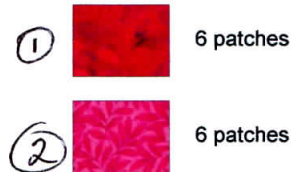

Chain and Knot Variation

Key Block (5/20 actual size)

see next page for color placement

Cutting Diagrams

Patch Count

NOTE: 10 inch Block

- ① Red - darkest value
- ② Dark or medium dark pink
- ③ medium light pink
- ④ white or white on white

Chain and Knot Variation

A ①	A ③	③	④	③	A ③	A ②
A ③	A ①	B	B	B	A ②	A ③
B ③	B ①	B ③	B ②	B ③	B ③	
④	③	A ①	A ②	③	④	
B	B	A ②	A ①	B	B	
③	②	③	③	B ①	③	
B	B	B	B	B ①	B	
A ③	A ②	③	④	③	A ①	A ③
A ②	A ③	B	B	B	A ③	A ①