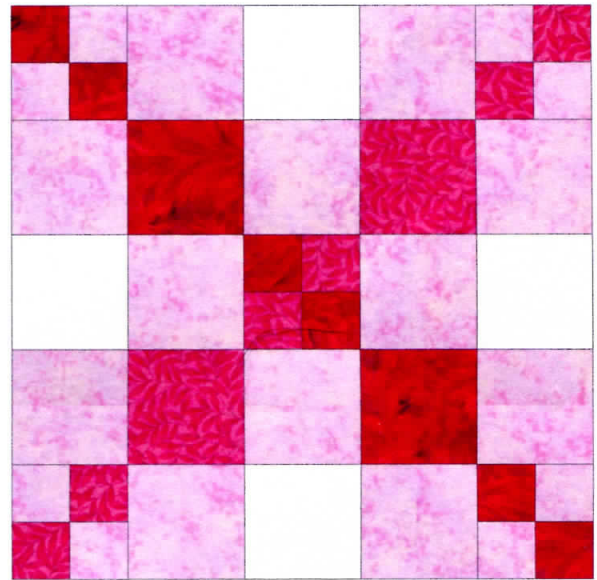

Chain and Knot Variation

Key Block (5/20 actual size)

see next page for color placement

Cutting Diagrams

Patch Count

NOTE: 10 inch Block

- ① Red - darkest value
- ② Dark or medium dark pink
- ③ medium light pink
- ④ white or white on white

Chain and Knot Variation

A ①	A ③	③	④	③	A ③	A ②
A ③	A ①	B	B	B	A ②	A ③
B ③	B ①	B ③	B ②	B ③	B ③	
④	③	A ①	A ②	③	④	
B	B	A ②	A ①	B	B	
③	②	③	③	B ①	③	
B	B	B	B	B ①	B	
A ③	A ②	③	④	③	A ①	A ③
A ②	A ③	B	B	B	A ③	A ①