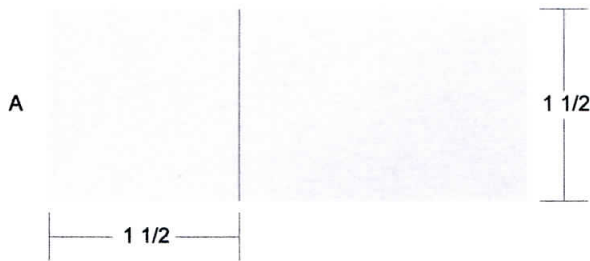

Chain and Knot Variation

Key Block (5/20 actual size)

see next page for color placement

Cutting Diagrams

Patch Count

NOTE: 10 inch Block

- ① Red - darkest value
- ② Dark or medium dark pink
- ③ medium light pink
- ④ white or white on white

Chain and Knot Variation

A ①	A ③	③	④	③	A ③	A ②
A ③	A ①	B	B	B	A ②	A ③
B ③	B ①	B ③	B ②	B ③	B ③	
④	③	A ①	A ②	③	④	
B	B	A ②	A ①	B	B	
③	②	③	③	B ①	③	
B	B	B	B	B ①	B	
A ③	A ②	③	④	③	A ①	A ③
A ②	A ③	B	B	B	A ③	A ①