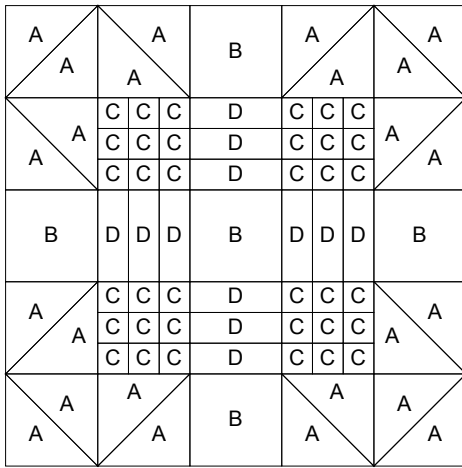

# Unnamed

Key Block (8/50 actual size)

## Cutting Diagrams

8 patches

4 patches

---