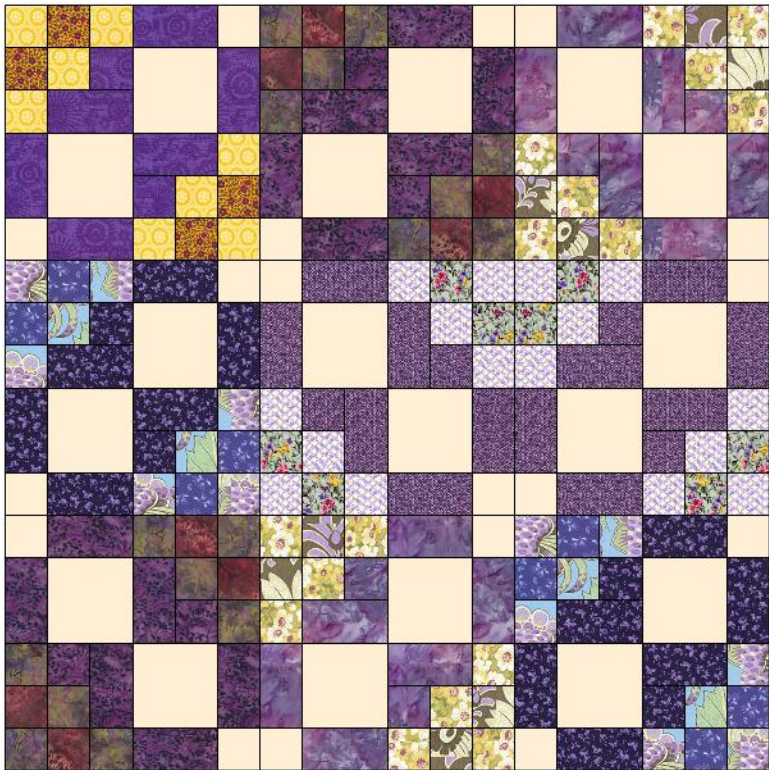

Purple 9 blocks straight set sashed

Purple 9 blocks straight set no sash