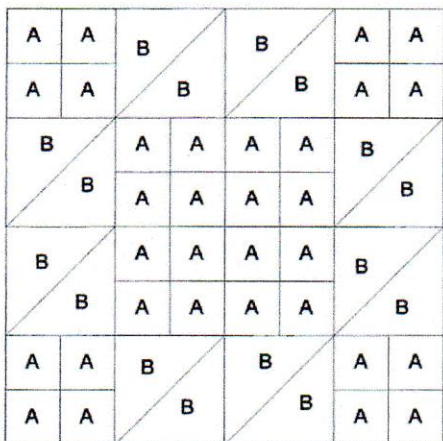

Sunny Lanes

Key Block (1/5 actual size)

Cutting Diagrams

Patch Count

Background

Yellow

Green

Background

Please use Colors as shown