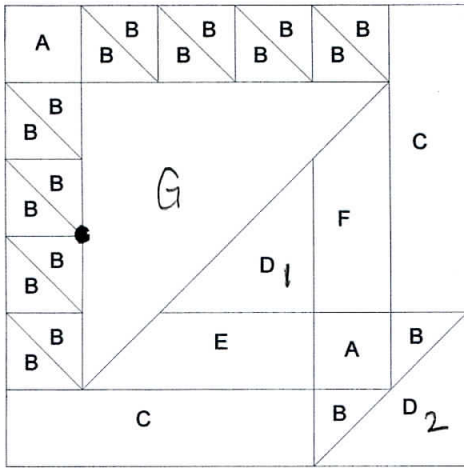

Backgr

Basket middle

Basket side

Basket side mirror of "E"

flowers

# Almost Amish Basket

Key Block (1/5 actual size)

## Cutting Diagrams